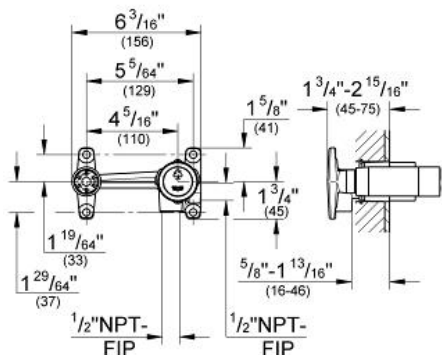

# 2-Hole Wall Mount Faucet Rough-In Valve

MODEL # 32641000

Pure Freude  
an Wasser

### 2-Hole Wall Mount Faucet Rough-In Valve

#### Standard Specification:

- For 2-hole basin mixers
- Wall installation
- Without finishing trim set
- Installation depth (1  $\frac{3}{4}''$  - 3")
- $\frac{1}{2}''$  NPT Female Threads
- **GROHE SilkMove** 35 mm ceramic cartridge
- Adjustable flow rate limiter
- Max Flow Rate 2.2 gpm at 60 psi (8.3 L/min); 2.5 gpm at 80 psi (9.5 L/min) for hand shower
- Installation device